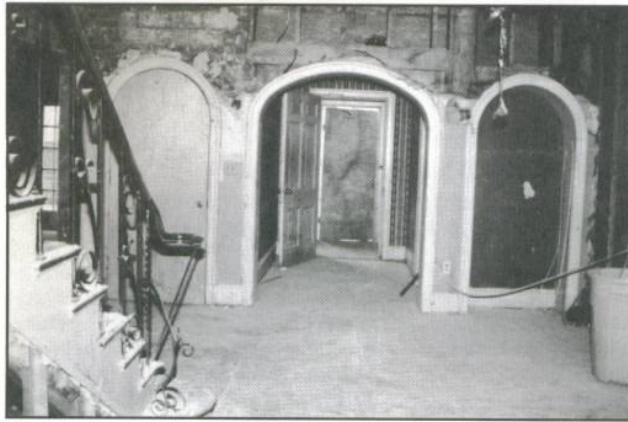

RESTORING THE PRIDE ... A NEW HOUSE FOR SIGMA

COME SEE
THE
FINISHED PRODUCT
AT
HOMECOMING 1993!