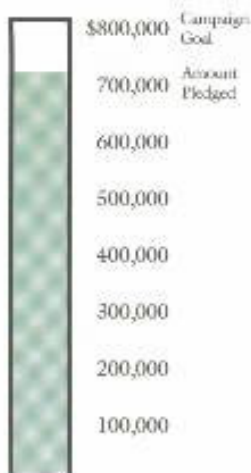

FUND-RAISING STILL NEEDS HELP

The $1.1 million renovation project is nearly completed with Sigma alumni pledging over $700,000 so far to make the dream come true. These gifts represent extraordinary generosity on the parts of many brothers.

Unfortunately, more alumni financial support is needed to ensure an appropriate size mortgage, to buy main floor furniture, and to build a financial cushion to withstand membership ups and downs which may occur in the decades ahead.

"... Sigma needs your help to finish the project."

Our pledge goal remains $800,000. Alumni gifts are generally paid over five years, with typical pledges so far in excess of $2,500, or more than $500 per year. Sigma needs your help to finish the project. Gifts of $5,000 or more are tax deductible.

Payments on pledges already made have been flowing in steadily, but a few brothers are behind or have yet to make their initial payments. Reminders have been sent in hopes of encouraging these brothers to do as much as they can as soon as they can.

You still can make a generous pledge today by writing to Campaigns for Sigma, P.O. Box 2019, Ann Arbor, MI 48106-2019.

CONSIDER YOUR ROLE IN THIS EFFORT!

CAMPAIGN UPDATE

AS OF AUGUST 31, 1993

Campaign Goal	$800,000
Pledges	$704,566
Percent of Goal Obtained	88%
Average Gift Size	$2,807
Number of Pledges	251
Percent of Alumni Participating	23%
(Based on 1072 living alumni)	

HOUSE REDEDICATION HOMECOMING CELEBRATION

This year's October 23 Homecoming Celebration will be especially exciting with the added attraction of the newly renovated Sigma Chapter house. Undergraduates and alumni are hoping for a big turnout to see the results of so much hard work and generous alumni support. Homecoming activities are as follows:

10:00 - 11:30 a.m. - Open House - All invited

11:30 a.m. - 1:00 p.m. - Brunch - Undergraduates Host

1:00 - 2:00 p.m. - Rededication and Awards - Bruce Koepfgen '73

3:30 - 7:00 p.m. - Michigan vs. Illinois at Michigan Stadium - (Televised)

PLEASE JOIN US!

THANKS TO MANY

Special thanks to the many Sigma brothers who have devoted so much time to making the renovation project a success. In particular, Bruce Koepfgen '74, campaign chairman; George Spasyk '49, honorary campaign chairman; Jack Moorhead '63, general contractor; Jack Withrow '79, fund-raising chairman; George Friess '57, construction committee chairman; Joe DiMauro '86, Campaign treasurer and class leader; Grady Merritt '66 (Oklahoma), House Corporation president; Doug Van Dagens '80, Fund-raising Committee and class leader; Scott Kindra '75, construction; and class leaders Gary Hicks '50, Mark McQuiggan '54, Dick Good '57, George Grove '58, Gerry Ebmeyer '59, Bill Mitchell '61, Fred Herbert '63, Dave Sheldon '64, Dick Van House '67, Rocky Pozza '71, George Isaac '75, Tim Cleary '78, John Cunningham '82, Dan Girdler '82 and Eric Girdler '85.

We thank all the contributors on page 4, who are making this campaign a success!